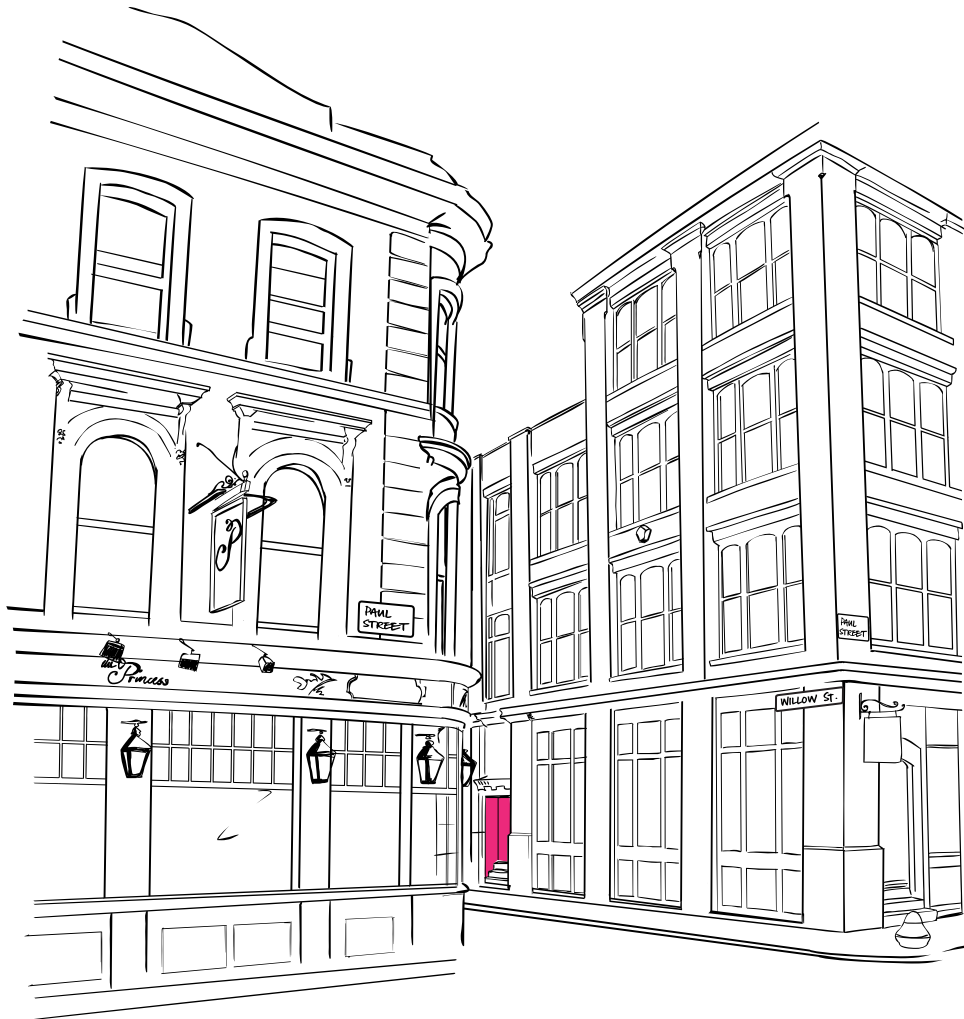

# PIXELGROUP

THE STUDIO | WILLOW HOUSE  
72-74 PAUL STREET | LONDON | EC2A 4NA

## Directions from EXIT 2 at Old Street

1. Turn left at the top of the stairs & then left again so you are walking towards the big Inmarsat building
2. Turn right onto Cowper Street (on your right) & walk to the end
3. Turn left onto Tabernacle Street and follow the road round to the right
4. Tabernacle Street turns into Paul Street after 'The Yard' restaurant
5. Willow House is the large building with blue window frames on the corner of Paul Street & Willow Street
6. The entrance is on Willow Street opposite The Princess pub